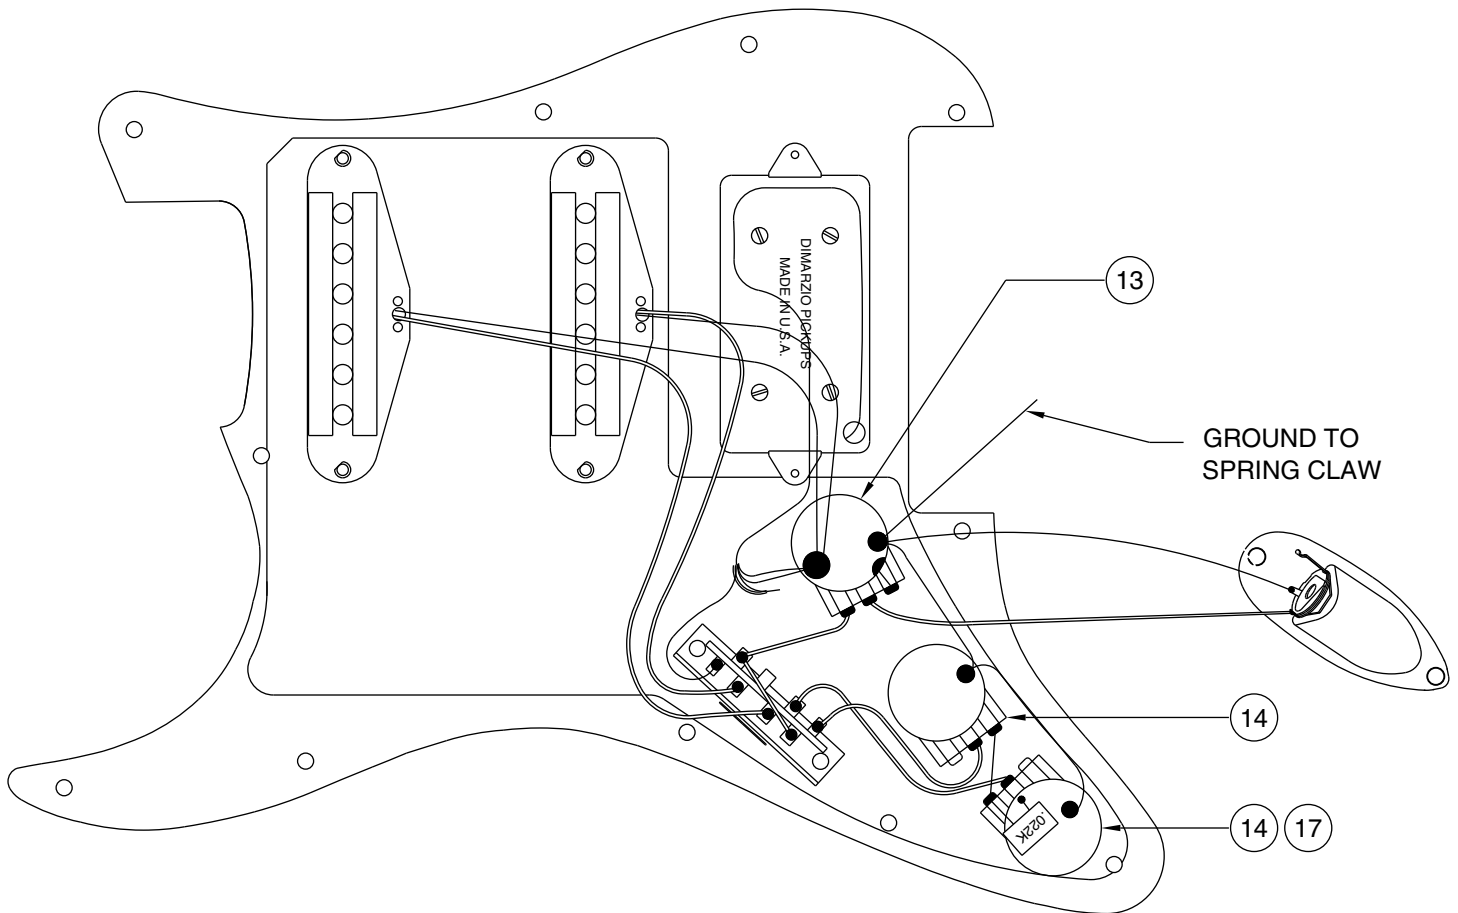

RICHIE SAMBORA STANDARD STRATOCASTER 1132700

PICKGUARD ASSEMBLY

BRIDGE ASSEMBLY