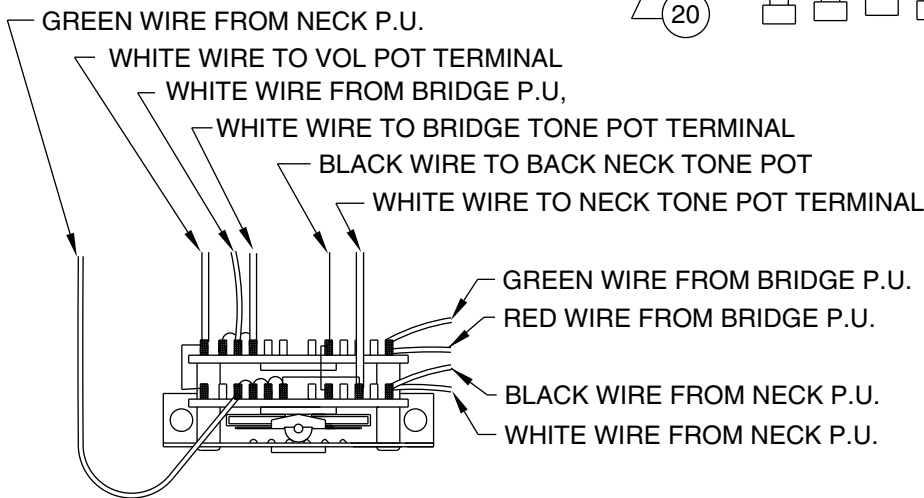

DOUBLE DELUXE FAT STRAT FLOYD ROSE 1133300

PICKGUARD ASSEMBLY

BRIDGE ASSEMBLY

SWITCH WIRING DETAIL