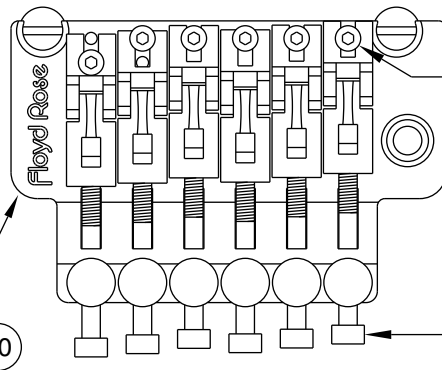

DOUBLE DELUXE FAT STRAT FLOYD ROSE 1133300

PICKGUARD ASSEMBLY

BRIDGE ASSEMBLY

SWITCH WIRING DETAIL