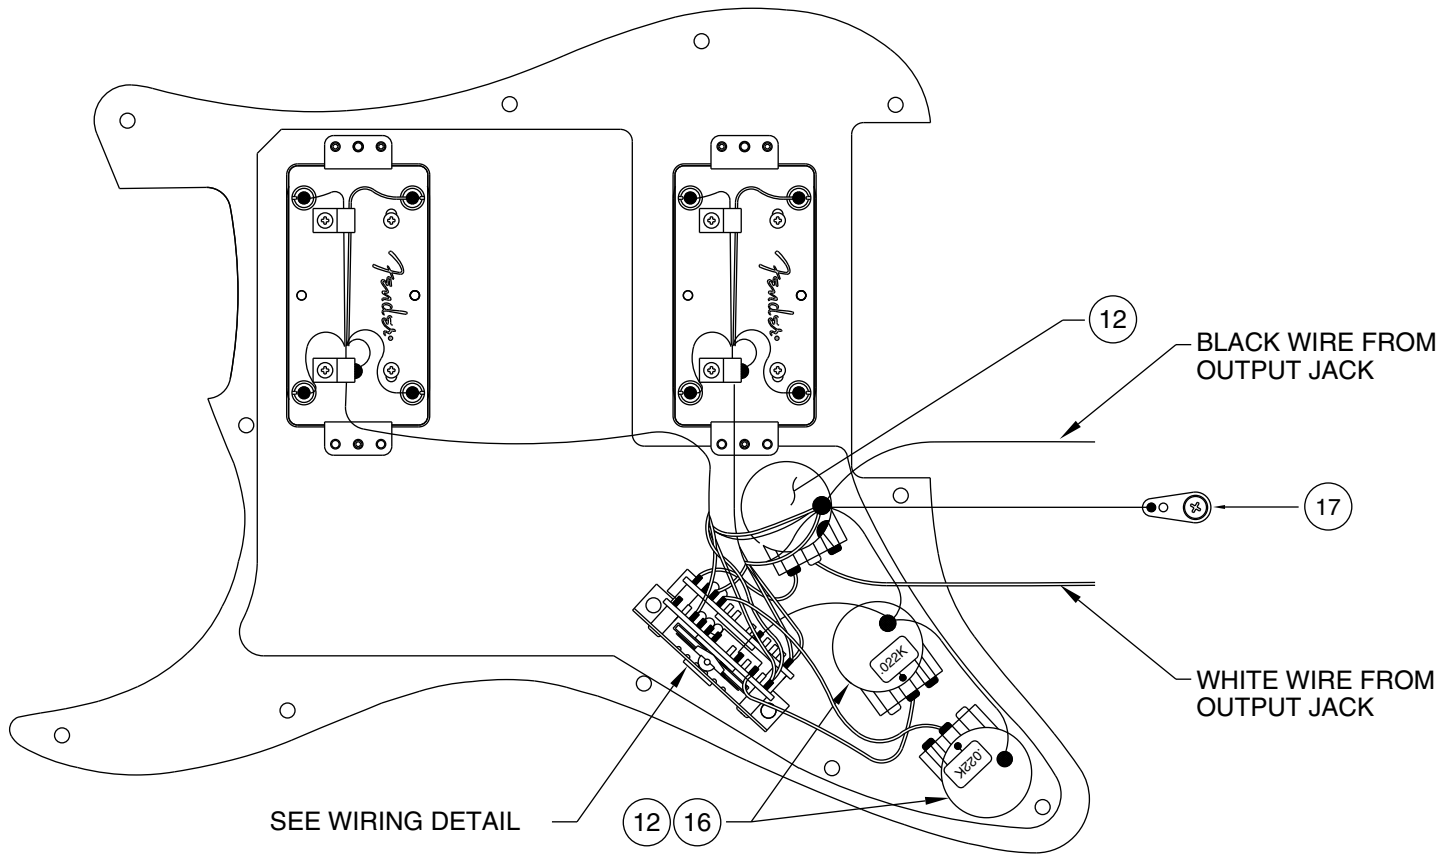

DOUBLE DELUXE FAT STRAT FLOYD ROSE 1133300

PICKGUARD ASSEMBLY

BRIDGE ASSEMBLY

SWITCH WIRING DETAIL